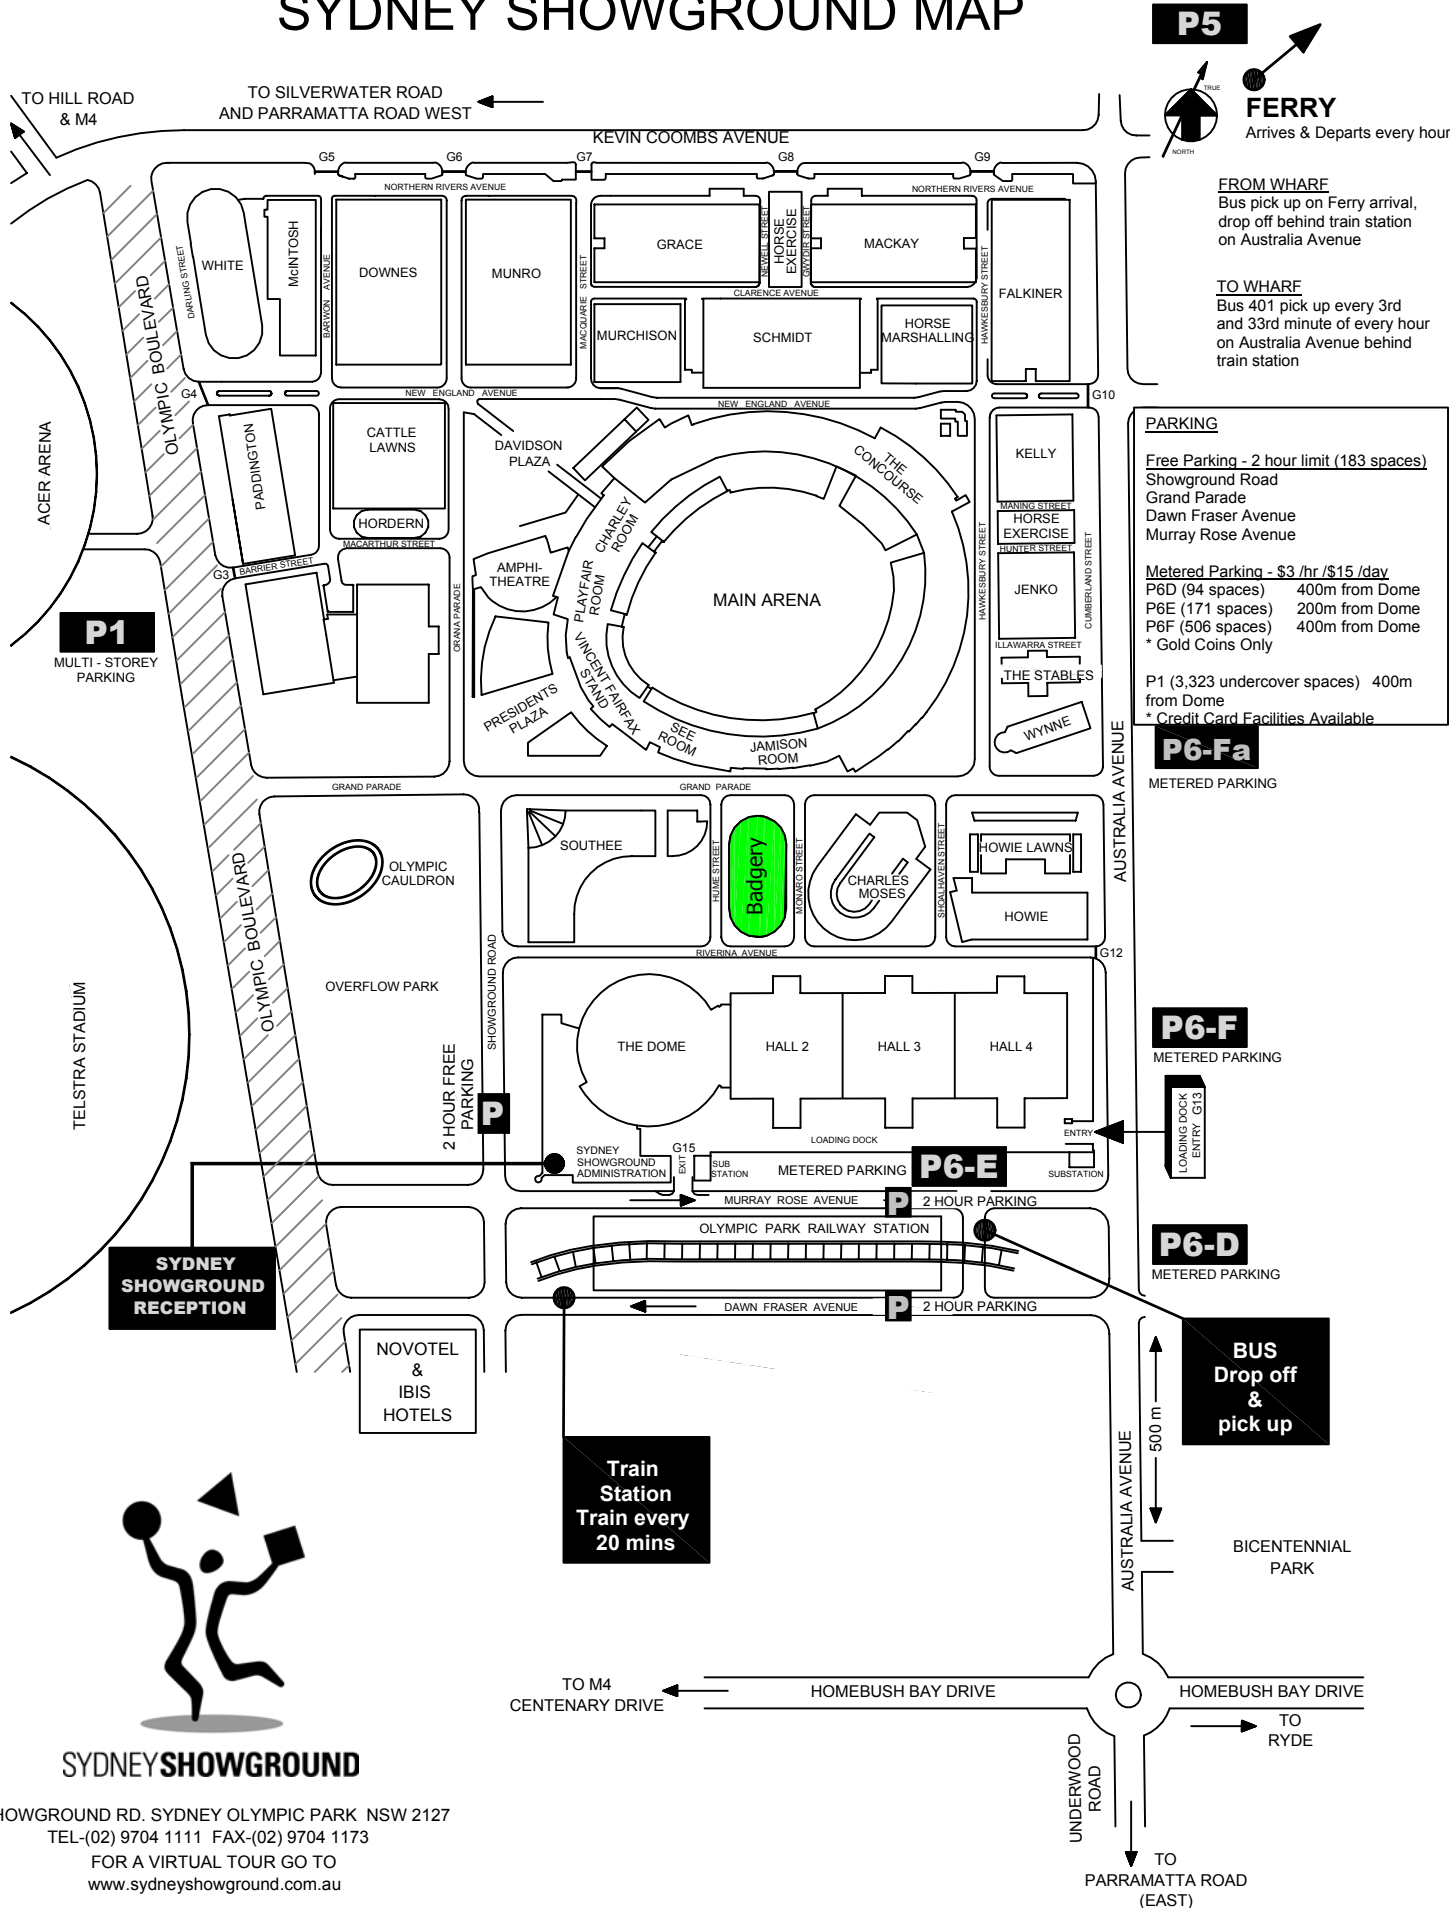

SYDNEY SHOWGROUND MAP

P5

FERRY
Arrives & Departs every hour

FROM WHARF
Bus pick up on Ferry arrival, drop off behind train station on Australia Avenue

TO WHARF
Bus 401 pick up every 3rd and 33rd minute of every hour on Australia Avenue behind train station

PARKING

Free Parking - 2 hour limit (183 spaces)
Showground Road
Grand Parade
Dawn Fraser Avenue
Murray Rose Avenue

Metered Parking - \$3 /hr /\$15 /day
P6D (94 spaces) 400m from Dome
P6E (171 spaces) 200m from Dome
P6F (506 spaces) 400m from Dome
* Gold Coins Only

P1 (3,323 undercover spaces) 400m from Dome
* Credit Card Facilities Available

P6-Fa

METERED PARKING

P6-F

METERED PARKING

P6-D

METERED PARKING

P6-E